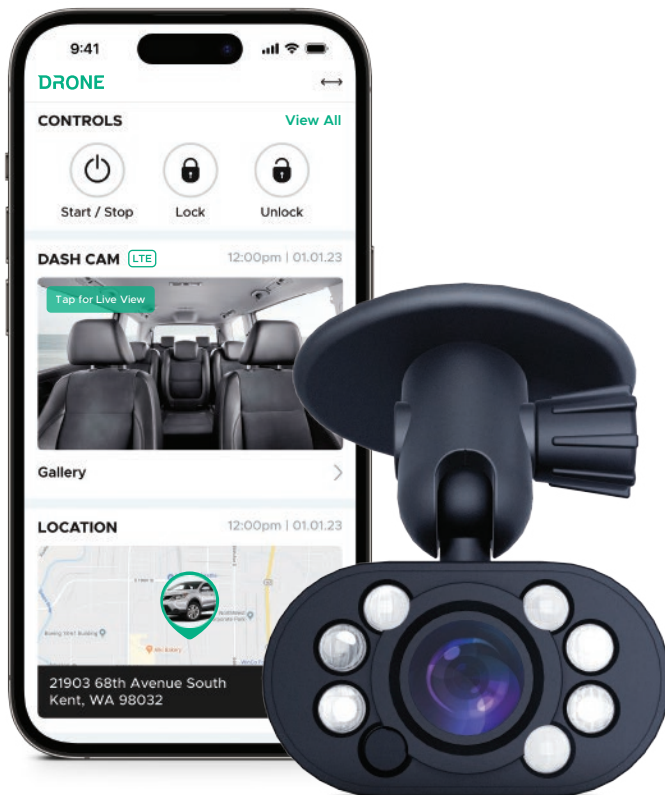

Connect over LTE* or Wi-Fi

Works with iOS/Android

Live View over LTE*

Vehicle Control*

GPS Tracking*

Shock/Tilt/Glass Sensor

64GB Micro SD Card

Records Audio

Parking Mode

Driving Mode

2-Year Warranty

See Your Car from Anywhere

Using the power of 4G LTE, Drone XC allows you to see what your car sees from anywhere in the world!

Works with Most Firstech Remote Start & Alarms

*Subscriptions plans required for LTE connectivity

RC1 Rear Camera

XC-RC1 | MSRP: \$99.99

- HD** Full HD 1080p Image Resolution
- 30** Frames per Second
- 135°** Viewing Angle
- Works with Drone XC Dash Cams

IR1 Interior Infrared Camera

XC-IR1 | MSRP: \$99.99

- HD** Full HD 1080p Image Resolution
- 30** Frames per Second
- 125°** Viewing Angle
- Infrared Night Vision
- Works with Drone XC Dash Cams

DroneMobile is the best add-on for any Firstech remote starter or security system. With our best-in-class X1 hardware and customer support, DroneMobile is the best solution for keeping your customers and their vehicles connected!