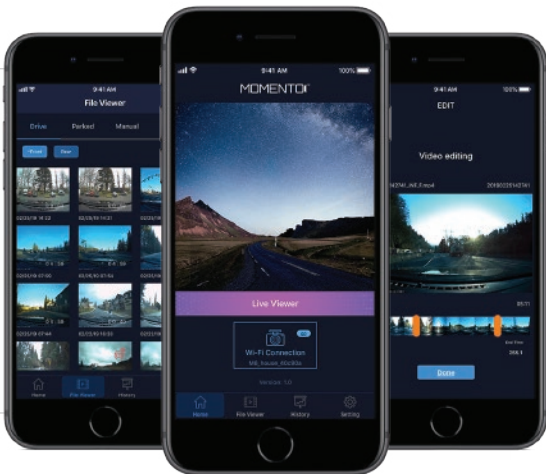

M6 Wi-Fi HD Dual Dash Camera

MD-6200 | MSRP: \$299.99

The Smartest Dash Cam on the Road.

Wi-Fi enabled Full HD (1080p) dash camera system including front camera, rear camera, GPS antenna, and 32GB micro-SD memory card. Provides 270° of surveillance coverage – and records footage that you can view from the Momento smartphone app!

Additionally, the M6 is equipped with a Sony Exmor-R image sensor enhanced with STARVIS, the industry-standard for surveillance applications, ensuring low-light performance.

INCLUDES:

Front Cam

Rear Cam

GPS

32GB SD Card

Suction/Tape Mounts

MORE FEATURES:

HD 1080p Full HD

Up to 270° surveillance coverage

Speed/GPS sensor included

Operates while driving and parked

Built-in shock/motion sensors

Free viewing software + app

2-Year Manufacturer's Warranty

Works with All Vehicles

View Footage on Your Smartphone!

Download the Momento app for your smartphone and connect to your M6 dash camera. Download and edit footage from either camera to save for insurance purposes or to share with friends and family.