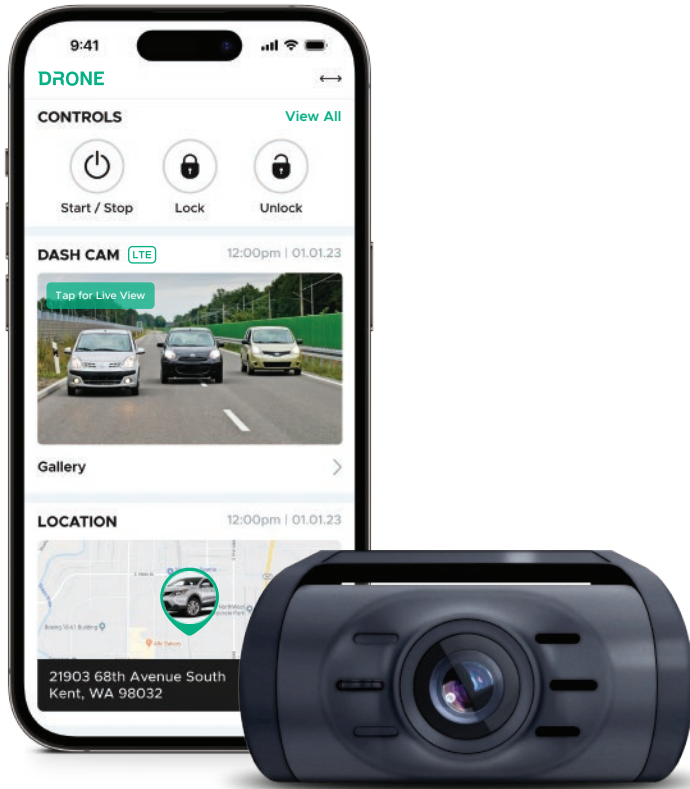

Connect over LTE* or Wi-Fi

Works with iOS/Android

Live View over LTE*

Vehicle Control*

GPS Tracking*

Shock/Tilt/Glass Sensor

64GB Micro SD Card

Records Audio

Parking Mode

Driving Mode

2-Year Warranty

See Your Car from Anywhere

Using the power of 4G LTE, Drone XC allows you to see what your car sees from anywhere in the world!

Works with Most Firstech Remote Start & Alarms

*Subscriptions plans required for LTE connectivity

RC1 Rear Camera

XC-RC1 | MSRP: \$99.99

- HD** Full HD 1080p Image Resolution
- 30** Frames per Second
- 135°** Viewing Angle
- Works with Drone XC Dash Cams

IR1 Interior Infrared Camera

XC-IR1 | MSRP: \$99.99

- HD** Full HD 1080p Image Resolution
- 30** Frames per Second
- 125°** Viewing Angle
- Infrared Night Vision
- Works with Drone XC Dash Cams

DroneMobile is the best add-on for any Firstech remote starter or security system. With our best-in-class X1 hardware and customer support, DroneMobile is the best solution for keeping your customers and their vehicles connected!