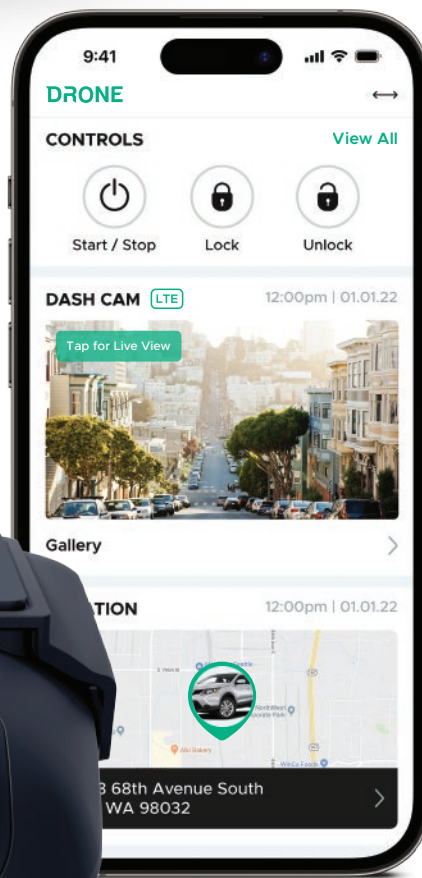

Streaming plan details coming soon.
Learn more at www.DroneMobile.com

DRONE[®] | XC

2K QHD 2-Channel Dash Camera with LTE + Wi-Fi + GPS

XC-LTE | MSRP: \$379.99

2K 2K QHD Image Resolution

Up to 2 Video Channels

Connect over LTE* or Wi-Fi

Works with iOS/Android

Live View over LTE*

Vehicle Control*

GPS Tracking*

Shock/Tilt/Glass Sensor

64GB Micro SD Card

Records Audio

Parking Mode

Driving Mode

2-Year Warranty

See Your Car from Anywhere

Using the power of 4G LTE, Drone XC allows you to see what your car sees from anywhere in the world!

Works with Most Firstech Remote Start & Alarms