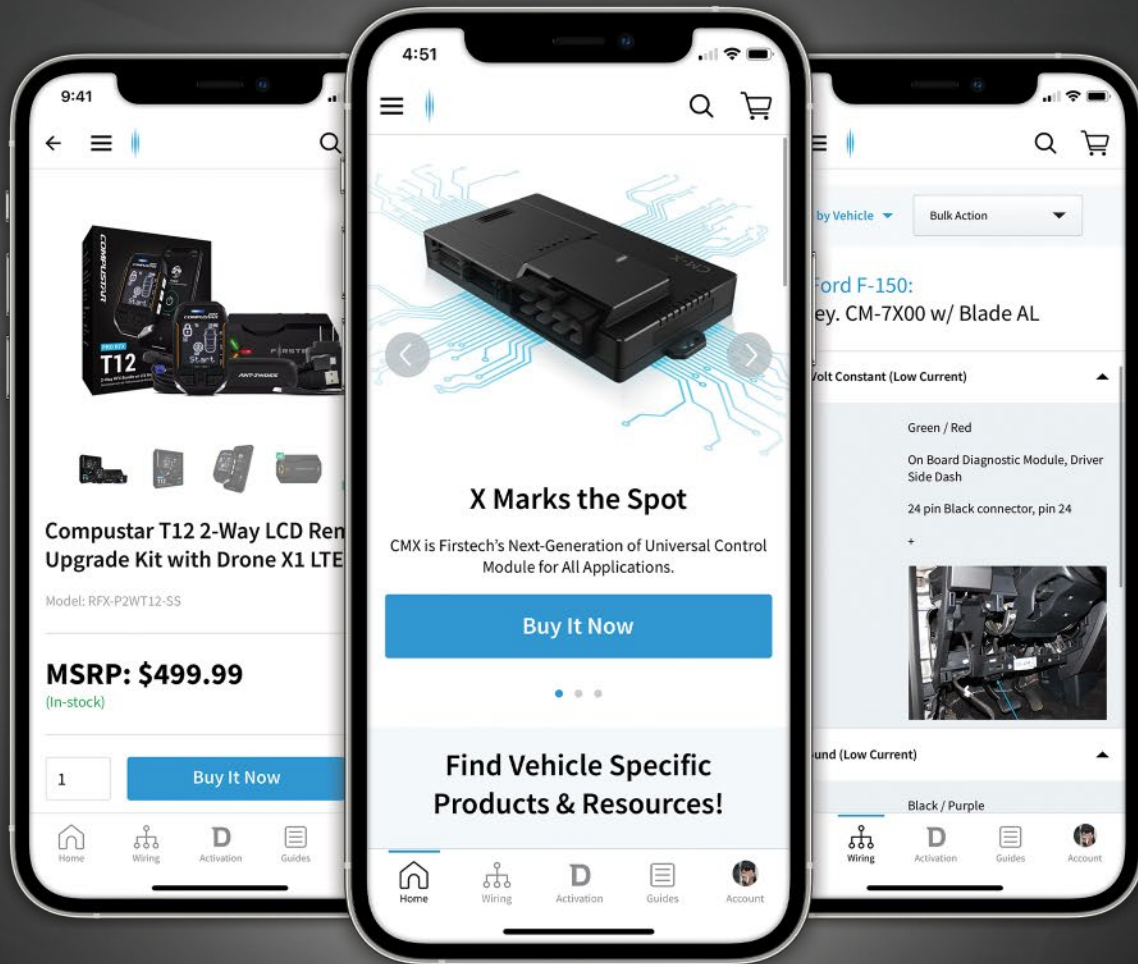

FIRSTTECH

INNOVATION FIRST

2023 Company Catalog

Powered by myfirsttech.com

REMOTE START | SECURITY | TELEMATICS | IN-CAR CAMERA | VEHICLE INTEGRATION | CONNECTED CAR

myFIRSTTECH

- ✓ B2B E-Commerce for Direct Dealers
- ✓ Monthly Specials & Opportunity Buys
- ✓ 12-Volt Wiring with Images
- ✓ Detailed Install Guides & Walkthroughs
- ✓ myFirsttech Rewards
- ✓ Library for Manuals, Tips, & Guides
- ✓ Hassle-Free Order Tracking
- ✓ Free Shipping on Orders \$250+