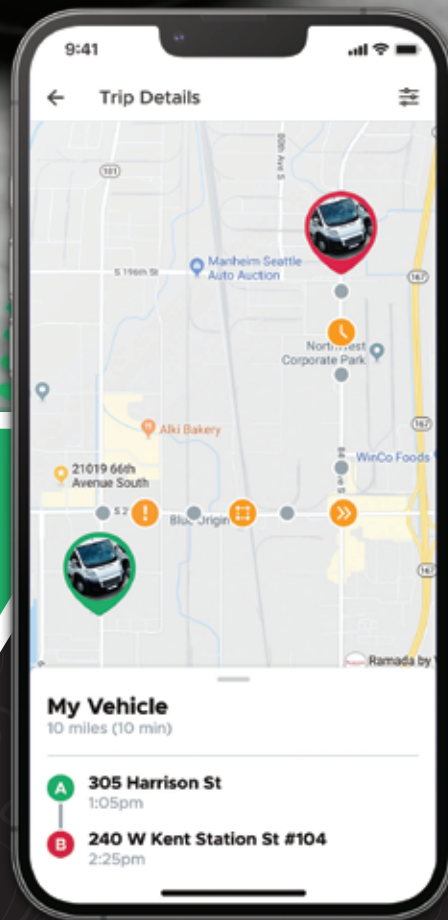

DRONE[®]

Become a Fleet Reseller!

- ⌘ Award-Winning Telematics Solution
- ⌘ Lightning-Fast LTE Hardware
- ⌘ Transparent Pricing Starting at **\$11.99/month**
- ⌘ Alarm + Remote Start Integration
- ⌘ Key Management Solutions
- ⌘ Recurring Rewards for Resellers