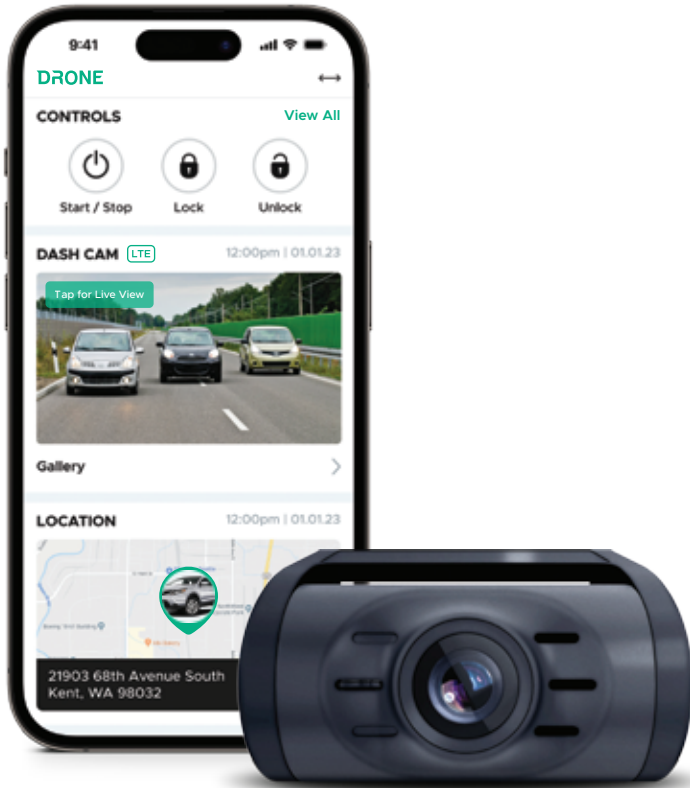

XC-LTE | MSRP: \$379.99

2K 2K QHD Image Resolution

Up to 2 Video Channels

Connect over LTE* or Wi-Fi

Works with iOS/Android

Live View over LTE*

Vehicle Control*

GPS Tracking*

Sony Image Sensor

Shock/Tilt/Glass Sensor

64GB Micro SD Card

Records Audio

Parking Mode

D Driving Mode

2-Year Warranty

Free 30-Day Trial

See Your Car from Anywhere

Using the power of 4G LTE, Drone XC allows you to see what your car sees from anywhere in the world!

Works with Most Firstech Remote Start & Alarms

*Subscriptions plans required for LTE connectivity

DroneMobile is the best add-on for any Firstech remote starter or security system. With our best-in-class X2 hardware and customer support, DroneMobile is the best solution for keeping your customers and their vehicles connected!