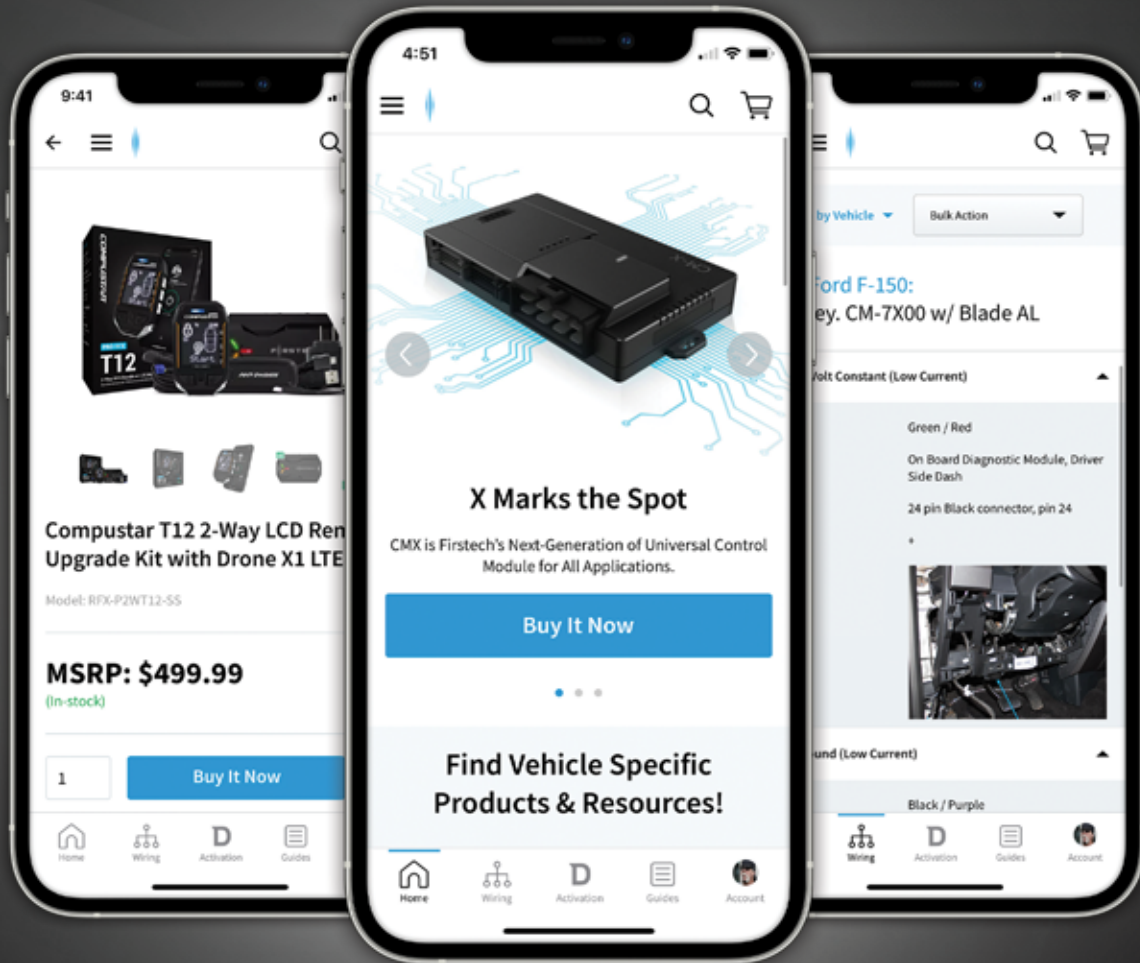

FIRSTTECH

INNOVATION FIRST

2024 Company Catalog

Powered by myfirsttech.com

REMOTE START | SECURITY | TELEMATICS | IN-CAR CAMERA | VEHICLE INTEGRATION | CONNECTED CAR

myFIRSTTECH

Download on the
App Store

GET IT ON
Google play