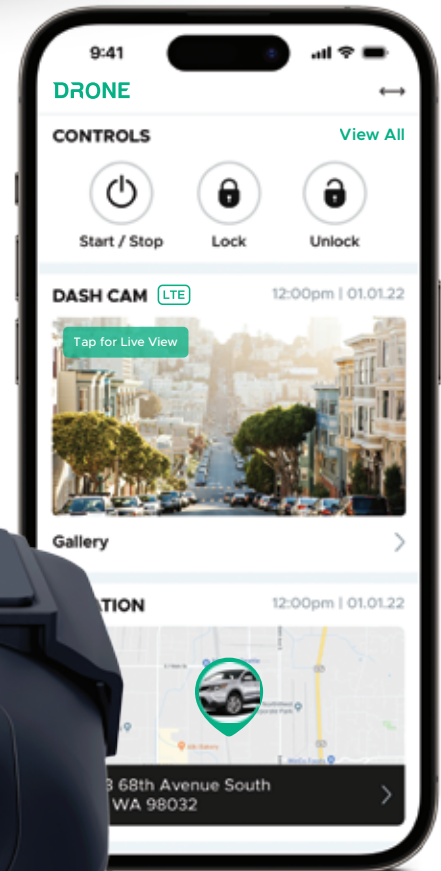

Sony Image Sensor

Shock/Tilt/Glass Sensor

64GB Micro SD Card

Records Audio

Parking Mode

D Driving Mode

2-Year Warranty

Free 30-Day Trial

See Your Car from Anywhere

Using the power of 4G LTE, Drone XC allows you to see what your car sees from anywhere in the world!

Works with Most Firstech Remote Start & Alarms

*Subscriptions plans required for LTE connectivity