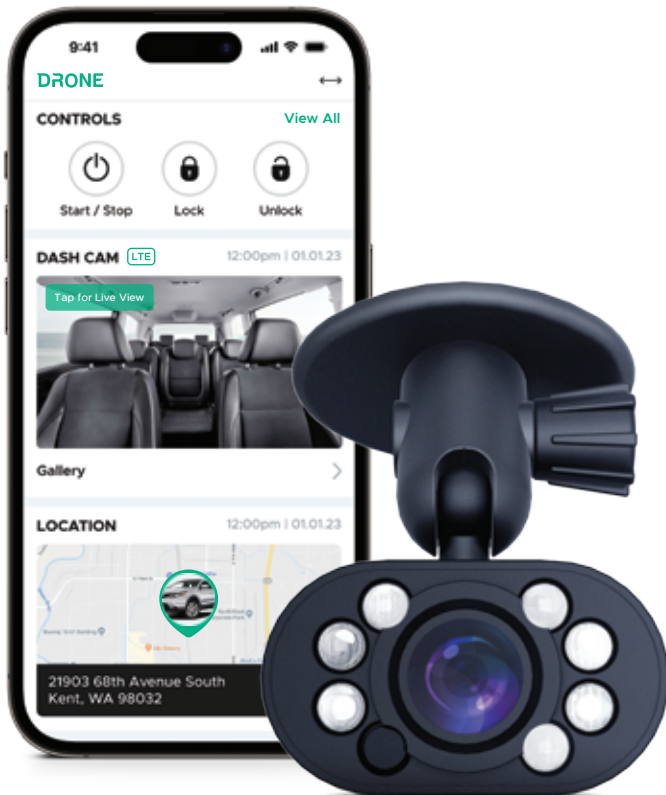

Sony Image Sensor

Shock/Tilt/Glass Sensor

64GB Micro SD Card

Records Audio

Parking Mode

D Driving Mode

2-Year Warranty

Free 30-Day Trial

See Your Car from Anywhere

Using the power of 4G LTE, Drone XC allows you to see what your car sees from anywhere in the world!

Works with Most Firstech Remote Start & Alarms

*Subscriptions plans required for LTE connectivity

RC1 Rear Camera

XC-RC1 | MSRP: \$99.99

-  Full HD 1080p Image Resolution
-  30 Frames per Second
-  135° Viewing Angle
-  Works with Drone XC Dash Cams

IR1 Interior Infrared Camera

XC-IR1 | MSRP: \$99.99

-  Full HD 1080p Image Resolution
-  30 Frames per Second
-  125° Viewing Angle
-  Infrared Night Vision
-  Works with Drone XC Dash Cams

DroneMobile is the best add-on for any Firstech remote starter or security system. With our best-in-class X2 hardware and customer support, DroneMobile is the best solution for keeping your customers and their vehicles connected!