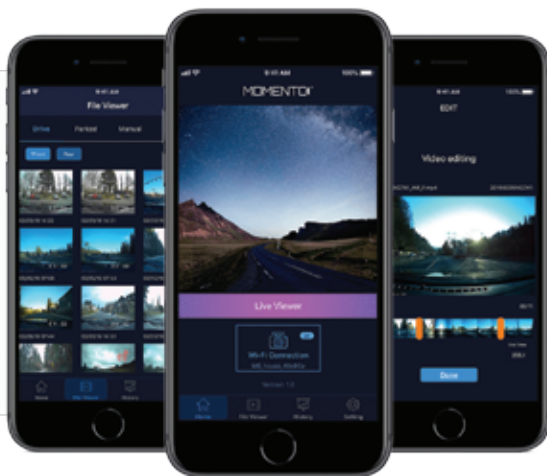

32GB SD Card

Suction/Tape Mounts

MORE FEATURES:

HD 1080p Full HD

Up to 270° surveillance coverage

Speed/GPS sensor included

Operates while driving and parked

Built-in shock/motion sensors

Free viewing software + app

2-Year Manufacturer's Warranty

Works with All Vehicles

View Footage on Your Smartphone!

Download the Momento app for your smartphone and connect to your M6 dash camera. Download and edit footage from either camera to save for insurance purposes or to share with friends and family.