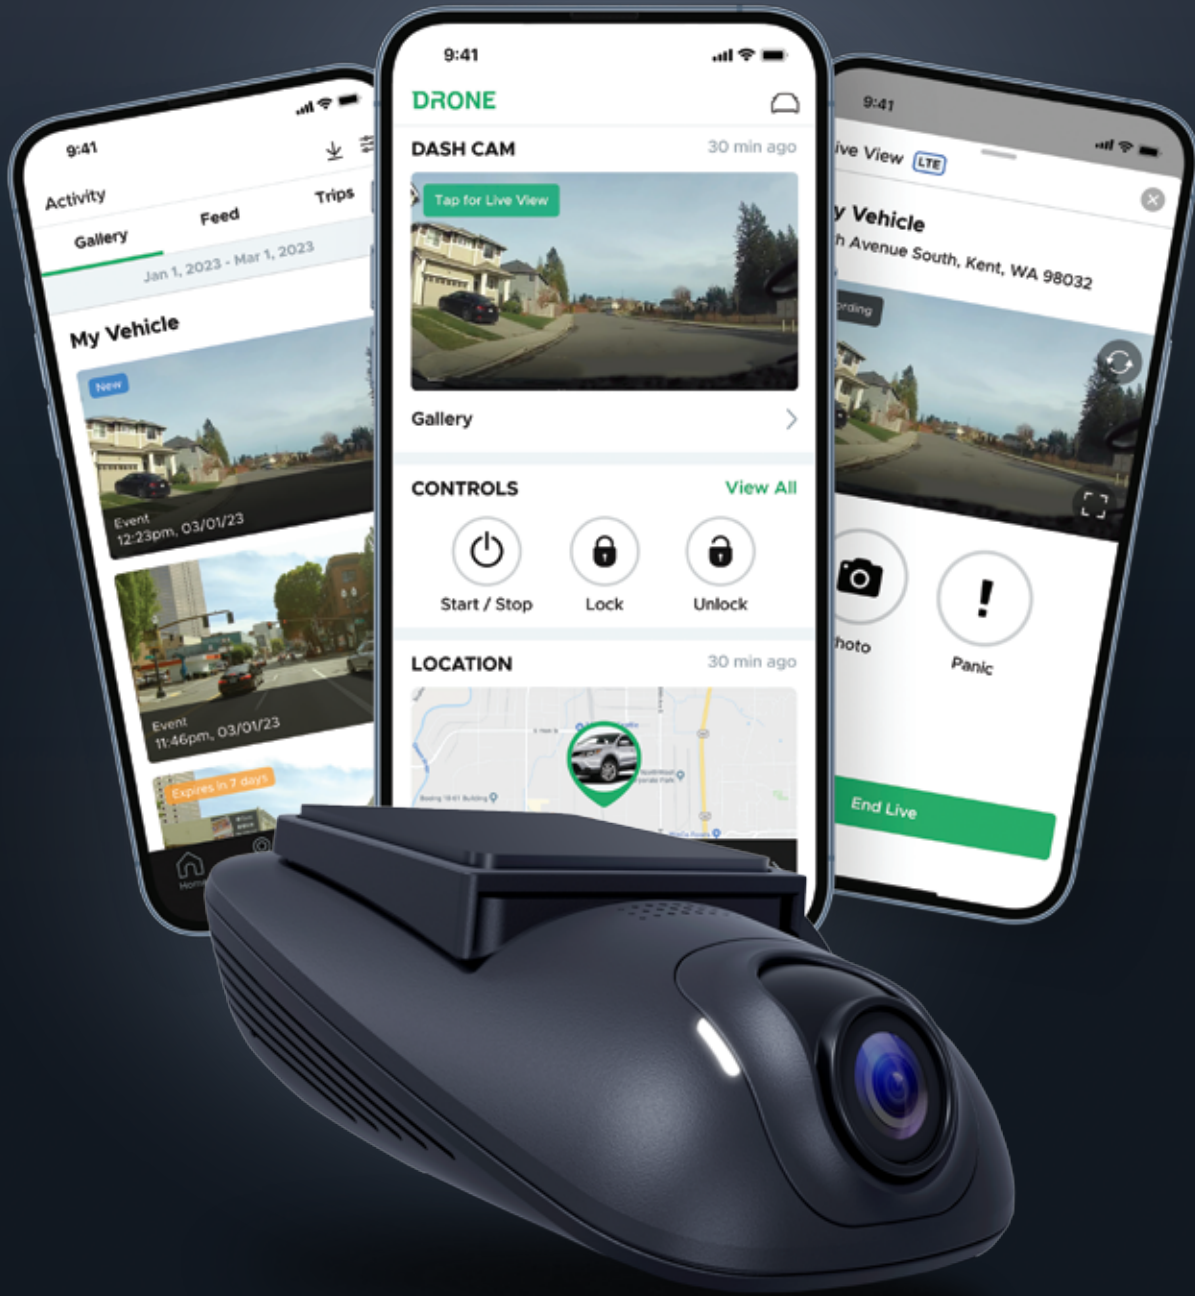

DRONE® XC

Eyes on Your Car Like Never Before

2K

QHD

Control

LTE

WI-FI

GPS

Security