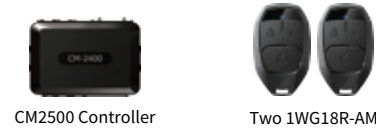

SECURITY

INCLUDES:

CM2500 Controller 2WQ9R-FM 1WG18R-FM X2-LTE module for DroneMobile

2-way LCD command confirmation

Up to 3000-feet of range

FMX New FM Technology (FMX)

Alarm siren

Security sensor included

Tilt Sensor

3-year remote warranty

D DroneMobile Smartphone Control

PRO 942A

CSP942-A | MSRP: TBD

1-WAY **200-FT RANGE**

SECURITY

INCLUDES:

CM2500 Controller Two 1WG18R-AM

1-way remote transmitter

Up to 200-feet of range

Tilt Sensor

1-year remote warranty

Security sensor included

Alarm siren

Extended 3-Year PRO Warranty